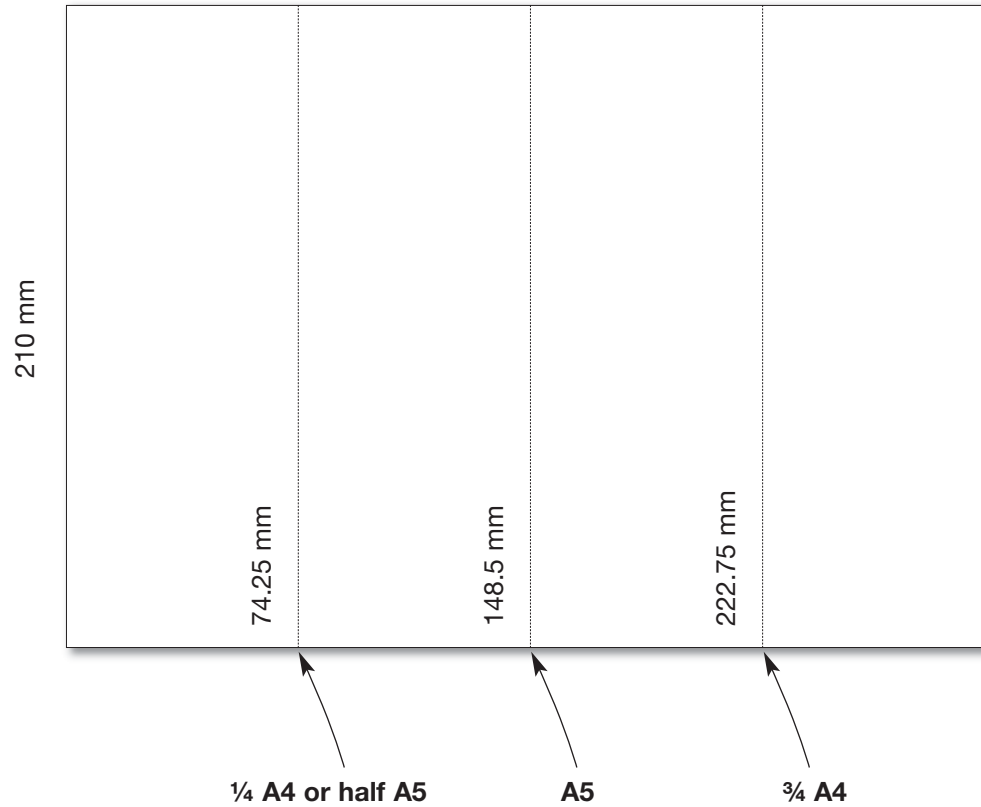

A4 variants

A4 landscape centres
297 mm

1/3 A4 out of A4 portrait
210 mm

For marketing, copywriting, graphic design, PR and other useful stuff

Buzz Associates Limited, 45 East Hatley, Sandy, Cambridgeshire, SG19 3JA, England
T/F +44 (0)1767 651115 M 07840 538814 E peter@buzzassociates.co.uk W www.buzzassociates.co.uk