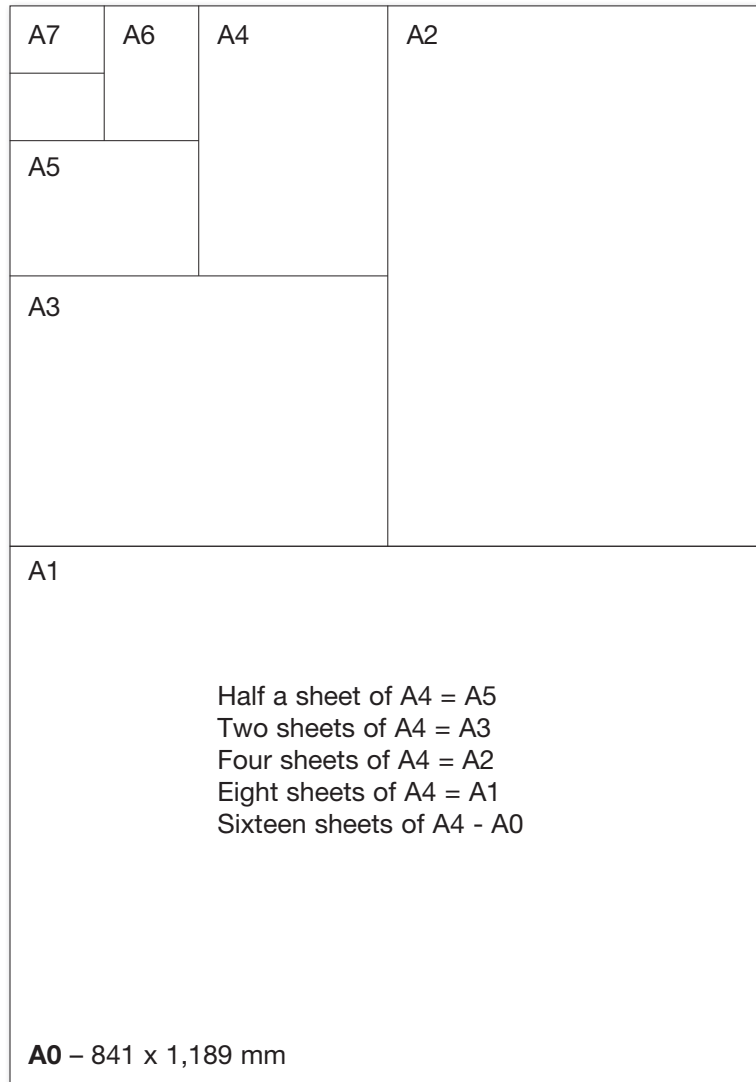

A-series paper size guide (ISO 216)

For marketing, copywriting, graphic design, PR and other useful stuff

Buzz Associates Limited, 45 East Hatley, Sandy, Cambridgeshire, SG19 3JA, England
T/F +44 (0)1767 651115 **M** 07840 538814 **E** peter@buzzassociates.co.uk **W** www.buzzassociates.co.uk