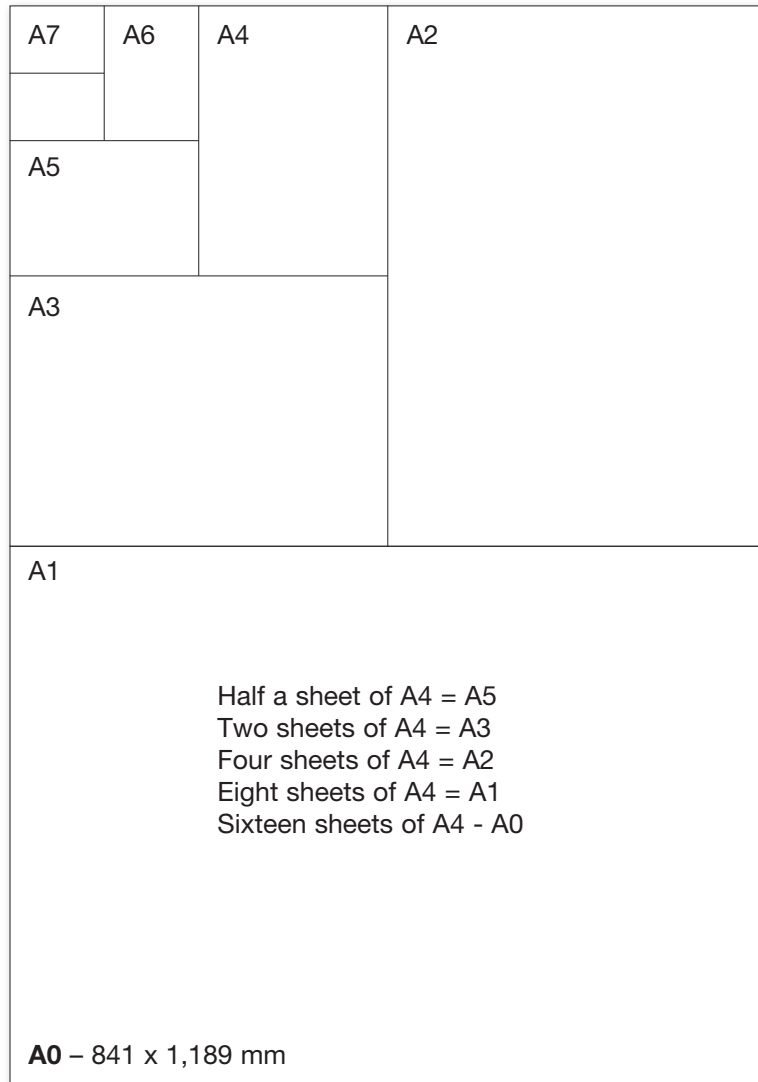

A-series paper size guide (ISO 216)

For marketing, copywriting, graphic design, PR and other useful stuff

Buzz Associates Limited, 45 East Hatley, Cambridgeshire, SG19 3JA, England
+44 (0)1767 65 11 15 ~ +44 07840 53 88 14 ~ peter@buzzassociates.co.uk ~ www.buzzassociates.co.uk