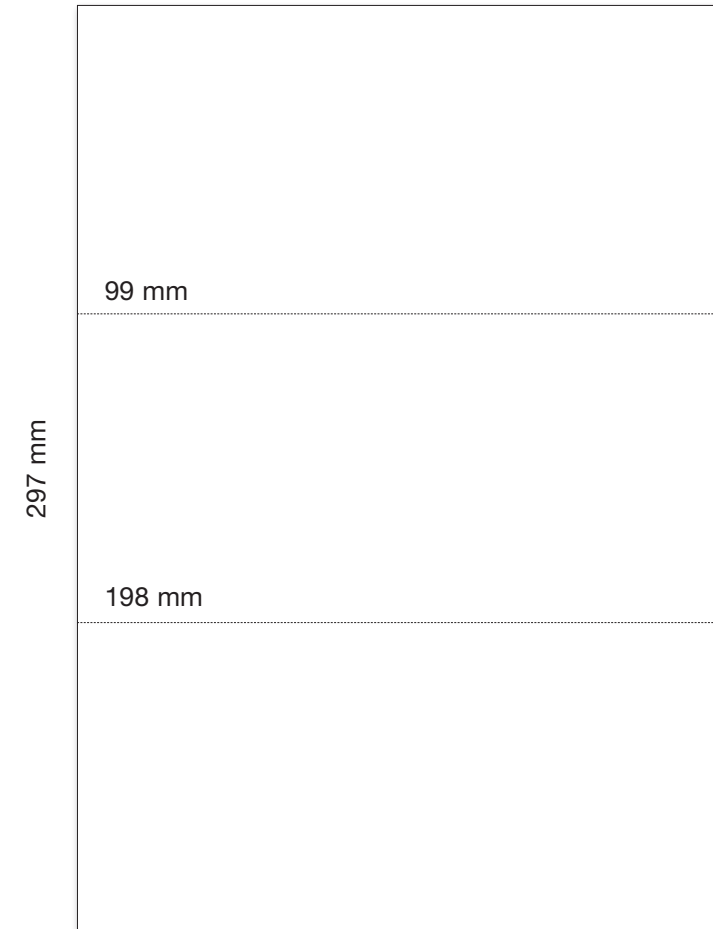

A-series paper size guide (ISO 216)

For marketing, copywriting, graphic design, PR and other useful stuff

Buzz Associates Limited, 45 East Hatley, Sandy, Cambridgeshire, SG19 3JA, England
T/F +44 (0)1767 651115 **M** 07840 538814 **E** peter@buzzassociates.co.uk **W** www.buzzassociates.co.uk

A4 variants

A4 landscape centres
297 mm

1/3 A4 out of A4 portrait
210 mm

For marketing, copywriting, graphic design, PR and other useful stuff

Buzz Associates Limited, 45 East Hatley, Sandy, Cambridgeshire, SG19 3JA, England
T/F +44 (0)1767 651115 M 07840 538814 E peter@buzzassociates.co.uk W www.buzzassociates.co.uk