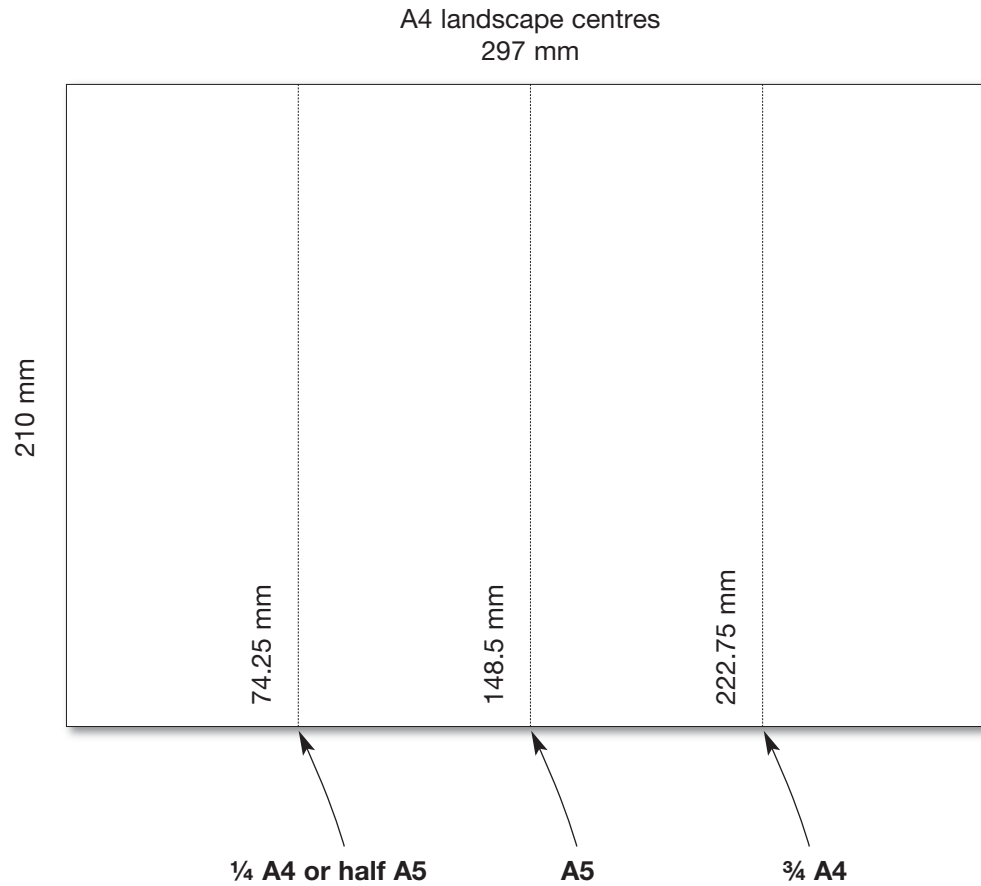

A4 variants

For marketing, copywriting, graphic design, PR and other useful stuff

Buzz Associates Limited, 45 East Hatley, Cambridgeshire, SG19 3JA, England
+44 (0)1767 65 11 15 ~ +44 07840 53 88 14 ~ peter@buzzassociates.co.uk ~ www.buzzassociates.co.uk