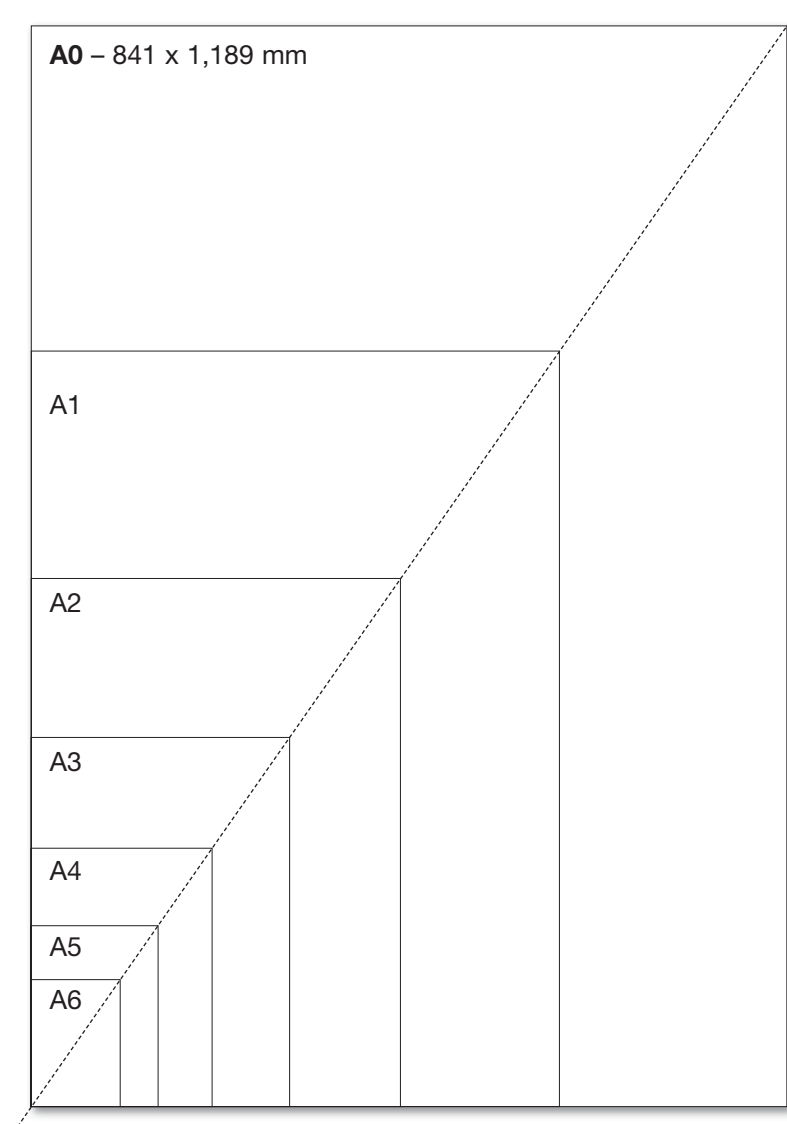

A-series paper size guide (ISO 216)

For marketing, copywriting, graphic design, PR and other useful stuff

Buzz Associates Limited, 45 East Hatley, Sandy, Cambridgeshire, SG19 3JA, England
T/F +44 (0)1767 651115 **M** 07840 538814 **E** peter@buzzassociates.co.uk **W** www.buzzassociates.co.uk