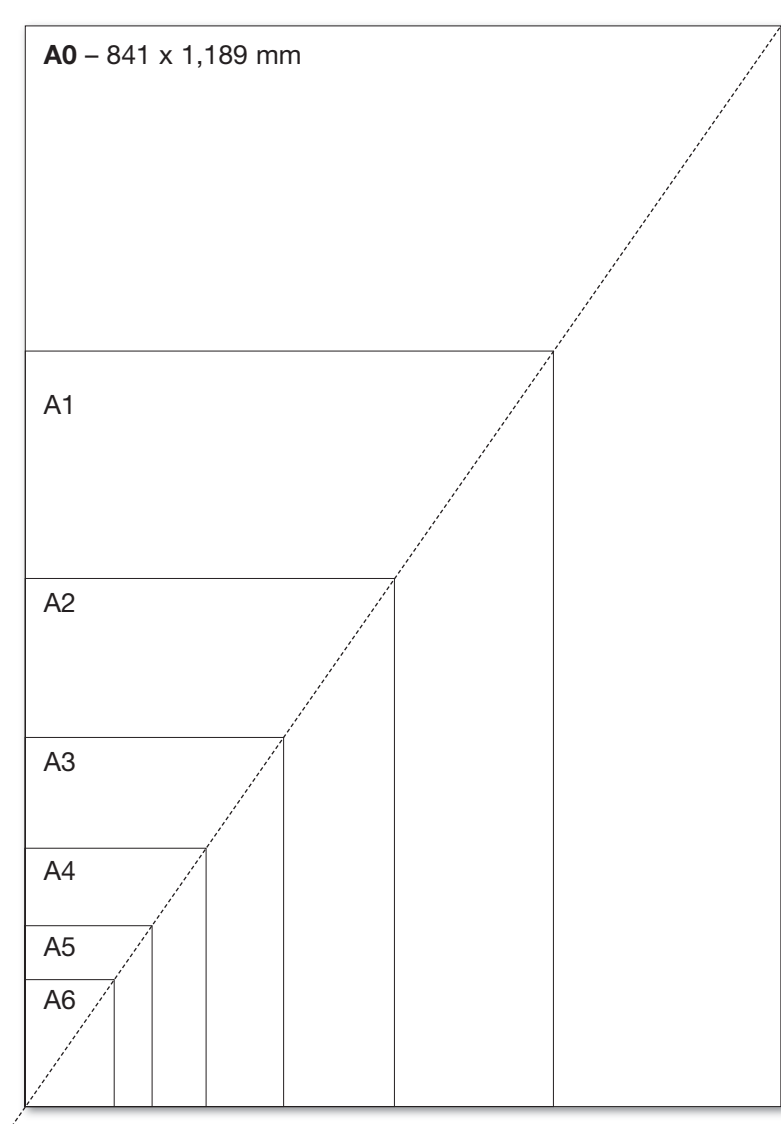

A-series paper size guide (ISO 216)

For marketing, copywriting, graphic design, PR and other useful stuff

Buzz Associates Limited, 45 East Hatley, Cambridgeshire, SG19 3JA, England
+44 (0)1767 65 11 15 ~ +44 07840 53 88 14 ~ peter@buzzassociates.co.uk ~ www.buzzassociates.co.uk