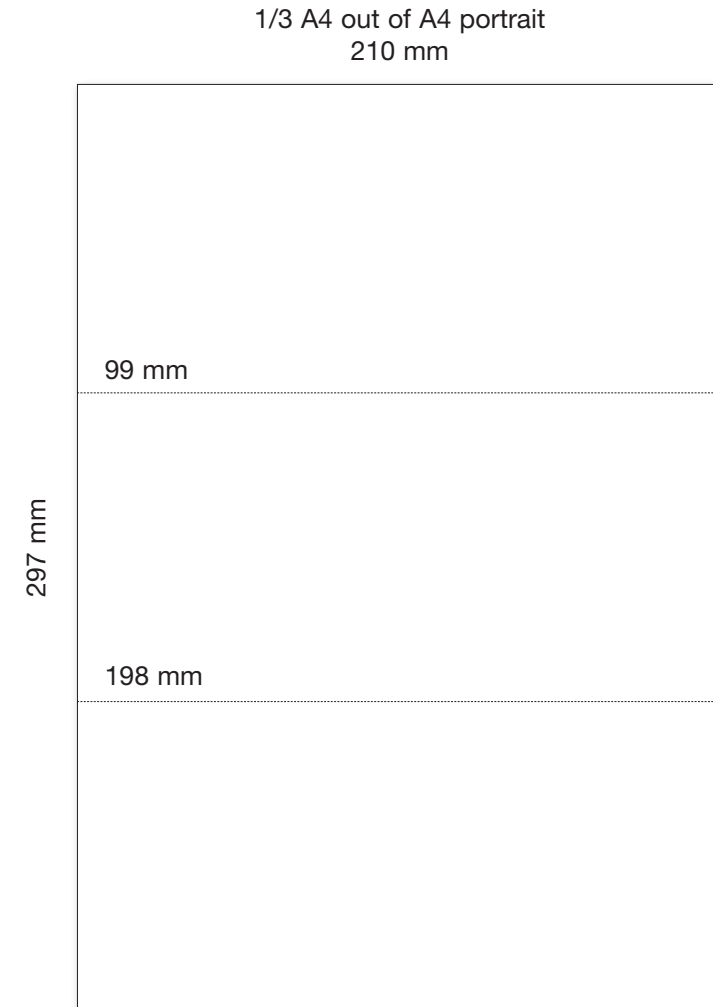

A4 variants

For marketing, copywriting, graphic design, PR and other useful stuff

Buzz Associates Limited, 45 East Hatley, Cambridgeshire, SG19 3JA, England
+44 (0)1767 65 11 15 ~ +44 07840 53 88 14 ~ peter@buzzassociates.co.uk ~ www.buzzassociates.co.uk